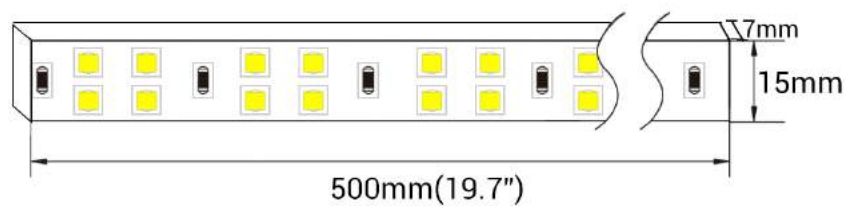

120V 2835 WHITE STRIP / 120LED DOUBLE ROW

FEATEURES:

- AC110V-130V plug and play; no need of a transformer
- Low power consumption and high light efficiency
- Stable configuration and uniform glow distribution
- Anti-freezing thick PVC tube cover, works normally from -13°F to 104°F
- P65 waterproof, can be used outside but not suitable to be submerged
- Excellent thermal management and heat dissipation
- Cuttable every 0.5 meters to satisfy various requirements on strip length
- No lead, cadmium, antimony or any toxic metal
- 50,000+ hour long lifespan, durable to use

Item Code	LEDs/m	Input Voltage	Watt/ft	CCT	Lm/ft	IP Rate	Dimension	Cutting Length	Max.Run Length
HLOSS-120V-2835 -120L-3000K	120	120V	2.6	3000K	182	IP65	7*15mm	0.5m	150ft
HLOSS-120V-2835 -120L-6500K	120	120V	2.6	6500K	182	IP65	7*15mm	0.5m	150ft

OPTICAL PARAMETER

LED Type	Color Rendering Index	Beam Angle	Light Efficiency	Lumen Output	CCT Range
SMD2835	80+	120°	75.8LM/W	182LM/FT	3000K-6500K

ELECTRIC PARAMETER

Input Current/m	Input Voltage	Power/m	LEDs/m	Size of Section	LEDs of Section
0.071A	DC120V	8.5W	120	500MM(19.69")	60