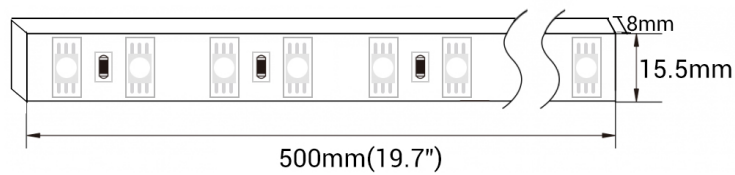

120V 5050 RGB STRIP / 60LED

FEATEURES:

- Multiple colors and lighting modes for choice
- AC110V-130V plug and play; no need of a transformer
- Low power consumption and high light efficiency
- Stable configuration and uniform glow distribution
- IP65 waterproof and anti-UV PVC coating, can be used outside but not suitable to be submerged.
- Excellent thermal management and heat dissipation
- Cuttable every 0.5 meters to satisfy various requirements on strip length
- No lead, cadmium, antimony or any toxic metal
- 50,000+ hour long lifespan, durable to use

Item Code	LEDs/m	Input Voltage	Watt/ft	CCT	Lm/ft	IP Rate	Dimension	Cutting Length	Max.Run Length
HLOS-120V-5050-120L-RGB	60	120V	2.6	RGB	22	IP65	8*15.5mm	0.5m	150ft

OPTICAL PARAMETER

LED Type	Color Rendering Index	Beam Angle	Light Efficiency	Lumen Output	CCT Range
SMD5050	80+	120°	8.46LM/W	22LM/FT	RGB

ELECTRIC PARAMETER

Input Current/m	Input Voltage	Power/m	LEDs/m	Size of Section	LEDs of Section
0.071A	120V	8.5W	60	500MM(19.69")	30