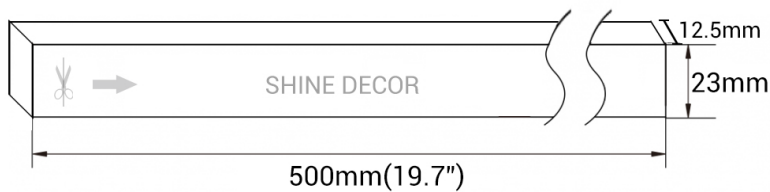

## FEATEURES:

- Multiple colors and lighting modes for choice
- AC110V-130V plug and play; no need of a transformer
- Low power consumption and high light efficiency
- Stable configuration and uniform glow distribution without dark sections and dots
- Heat-resistant and flame retardant coating
- IP65 waterproof, can be used outside but not suitable to be submerged
- Excellent thermal management and heat dissipation
- Cuttable every 0.5 meters to satisfy various requirements on strip length
- No lead, cadmium, antimony or any toxic metal
- 50,000+ hour long lifespan, durable to use

Item Code	LEDs/m	Input Voltage	Watt/ft	CCT	Lm/ft	IP Rate	Dimension	Cutting Length	Max.Run Length
HL12.5N-120V-2835-60L-RGB	60	120V	2.6	RGB	19	IP65	12.5*23mm	0.5m	150ft

## OPTICAL PARAMETER

LED Type	Color Rendering Index	Beam Angle	Light Efficiency	Lumen Output	CCT Range
SMD5050	80+	120°	7.3LM/W	19LM/FT	RGB

## ELECTRIC PARAMETER

Input Current/m	Input Voltage	Power/m	LEDs/m	Size of Section	LEDs of Section
0.071A	120V	8.5W	60	500MM(19.69")	30