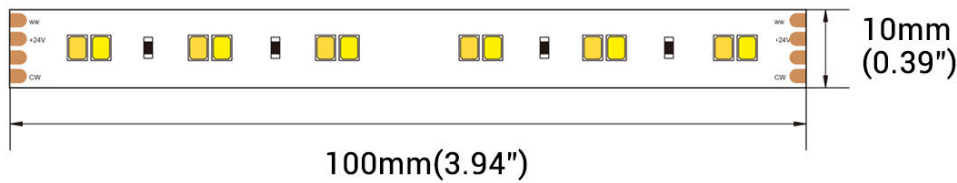

2835 TUNABLE WHITE STRIP/INDOOR/120LED

FEATEURES:

- Low power consumption and high light efficiency
- Vivid and pure light without glare
- CCT tunable: 2700K/4000K/6000K
- Thick 3oz pure copper PCB for excellent thermal management
- Easy installation with 3M adhesive tape equipped on the back of the strip
- Cuttable to satisfy various requirements on strip length
- Flexible enough for different lighting projects (bend diameter:>60mm)
- 50,000+ hour long lifespan

Item Code	LEDs/m	Input Voltage	Watt/m	CCT	CRI	Lm/m	Lm/ft	Lm/w	IP Rate	PCB width
	60	24V	7.2	2700K	90	648	197	90	IP 20	10MM
HLIS-24V-2835-120L-CCT	120	24V	14.4 (max.)	4000K	90	1368	417	95	IP 20	10MM
	60	24V	7.2	6000K	90	720	22	100	IP 20	10MM

OPTICAL PARAMETER

LED Type: SMD2835
 Color Rendering Index: 90
 CCT Range: 2700K~6000K
 Beam Angle: 120°
 Light Efficiency: 90~100Lm/w
 Lumen Output/meter: 648~1368Lm/m(197~417Lm/ft)

ELECTRIC PARAMETER

Input Current/m: 0.6A/m (0.18A/ft)
 Input Voltage: DC24V
 Power/M: 14.4W/m (4.39W/ft)
 Static Electricity: 1000V (ESD)
 Size of Section: 100mm (3.94")
 LEDs/Meter: 120LEDs/m
 LEDs of Section: 12 LEDs