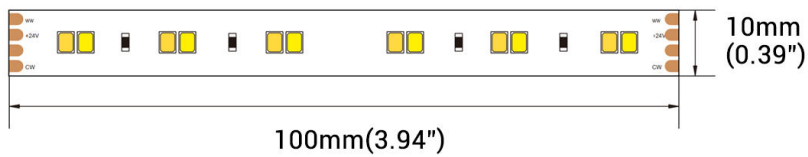

2835 TUNABLE WHITE STRIP/OUTDOOR/120LED

FEATEURES:

- Low power consumption and high light efficiency
- Vivid and pure light without glare
- CCT tunable: 2700K/4000K/6000K
- Thick 3oz pure copper PCB for excellent thermal management
- Covered in PVC coating; IP65 waterproof for outdoor use
- Cuttable to satisfy various requirements on strip length
- Flexible enough for different lighting projects (bend diameter:>60mm)
- 50,000+ hour long lifespan

Item Code	LEDs/m	Input Voltage	Watt/m	CCT	CRI	Lm/m	Lm/ft	Lm/w	IP Rate	PCB width
	60	24V	7.2	2700K	90	648	197	90	IP 65	10MM
HLOS-24V-2835-120L-CCT	120	24V	14.4 (max.)	4000K	90	1368	417	95	IP 65	10MM
	60	24V	7.2	6000K	90	720	22	100	IP 65	10MM

OPTICAL PARAMETER

LED Type: SMD2835
 Color Rendering Index: 90
 CCT Range: 2700K~6000K
 Beam Angle: 120°
 Light Efficiency: 90~100Lm/w
 Lumen Output/meter: 648~1368Lm/m(197~417Lm/ft)

ELECTRIC PARAMETER

Input Current/m: 0.6A/m (0.18A/ft)
 Input Voltage: DC24V
 Power/M: 14.4W/m (4.39W/ft)
 Static Electricity: 1000V (ESD)
 Size of Section: 100mm (3.94")
 LEDs/Meter: 120LEDs/m
 LEDs of Section: 12 LEDs