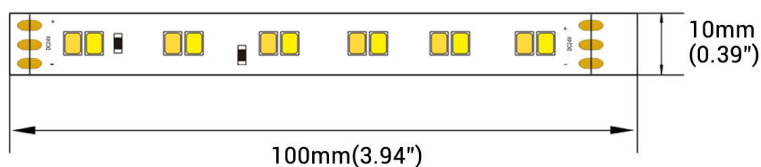

2835 TUNABLE WHITE STRIP/OUTDOOR/168LED

FEATEURES:

- Low power consumption and high light efficiency
- Pure and even light without glare
- CCT tunable: 2700K/4000K/6000K
- Thick 3oz pure copper PCB for excellent thermal management
- Covered in PVC coating; IP65 waterproof for outdoor use
- Cuttable to satisfy various requirements on strip length
- Flexible enough for different lighting projects (bend diameter:>60mm)
- 50,000+ hour long lifespan

Item Code	LEDs/m	Input Voltage	Watt/m	CCT	CRI	Lm/m	Lm/ft	Lm/w	IP Rate	PCB width
	84	24V	8.4	2700K	90	840	256	100	IP 20	10MM
HLOS-24V-2835-168L-CCT	168	24V	16.8 (max.)	4000K	90	1764	537	105	IP 20	10MM
	84	24V	8.4	6000K	90	924	281	110	IP 20	10MM

OPTICAL PARAMETER

LED Type: SMD2835
 Color Rendering Index: 90
 CCT Range: 2700K~6000K
 Beam Angle: 120°
 Light Efficiency: 100~110Lm/w
 Lumen Output/meter: 840~1764Lm/m(256~537Lm/ft)

ELECTRIC PARAMETER

Input Current/m: 0.7A/m (0.2A/ft)
 Input Voltage: DC24V
 Power/M: 16.8W/m (5.1W/ft)
 Static Electricity: 1000V (ESD)
 Size of Section: 100mm (3.94")
 LEDs/Meter: 168LEDs/m
 LEDs of Section: 12 LEDs