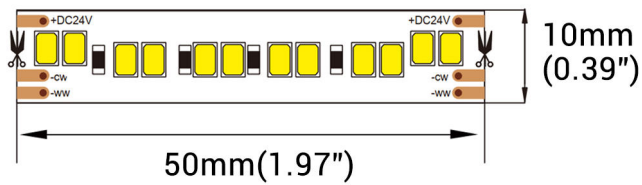

2835 TUNABLE WHITE STRIP/OUTDOOR/240LED

FEATEURES:

- Low power consumption and high light efficiency
- Pure and even light without glare
- CCT tunable: 2700K/4000K/6000K
- Thick 3oz pure copper PCB for excellent thermal management
- Covered in PVC coating; IP65 waterproof for outdoor use
- Cuttable to satisfy various requirements on strip length
- Flexible enough for different lighting projects (bend diameter:>60mm)
- 50,000+ hour long lifespan

Item Code	LEDs/m	Input Voltage	Watt/m	CCT	CRI	Lm/m	Lm/ft	Lm/w	IP Rate	PCB width
	120	24V	12	2700K	90	1080	329	90	IP 20	10MM
HLOS-24V-2835 -240L-CCT	240	24V	24 (max.)	4000K	90	2280	695	95	IP 20	10MM
	120	24V	12	6000K	90	1200	1200	100	IP 20	10MM

OPTICAL PARAMETER

LED Type: SMD2835
 Color Rendering Index: 90
 CCT Range: 2700K~6000K
 Beam Angle: 120°
 Light Efficiency: 90~100Lm/w
 Lumen Output/meter: 1080~2280Lm/m(329~695Lm/ft)

ELECTRIC PARAMETER

Input Current/m: 1A/m (0.3A/ft)
 Input Voltage: DC24V
 Power/M: 24W/m (7.3W/ft)
 Static Electricity: 1000V (ESD)
 Size of Section: 50mm (1.97")
 LEDs/Meter: 240LEDs/m
 LEDs of Section: 12 LEDs