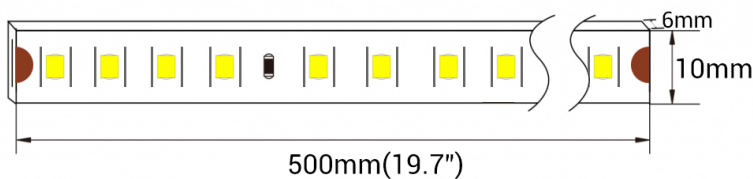

120V 2835 WHITE STRIP / 120LED SINGLE ROW

FEATEURES:

- AC110V-130V plug and play; no need of a transformer
- Low power consumption and high light efficiency
- Stable configuration and uniform glow distribution
- Covered in anti-UV PVC, IP65 waterproof, can be used outside but not suitable to be submerged
- Excellent thermal management and heat dissipation
- Cuttable every 0.5 meters to satisfy various requirements on strip length
- No lead, cadmium, antimony or any toxic metal
- 50,000+ hour long lifespan, durable to use

Item Code	LEDs/m	Input Voltage	Watt/ft	CCT	Lm/ft	IP Rate	Dimension	Cutting Length	Max.Run Length
HLOS-120V-2835-120L-3000K	120	120V	3000K	2	129	IP65	6*10mm	0.5m	150ft
HLOS-120V-2835-120L-4000K	120	120V	4000K	2	129	IP65	6*10mm	0.5m	150ft
HLOS-120V-2835-120L-6500K	120	120V	6500K	2	129	IP65	6*10mm	0.5m	150ft

OPTICAL PARAMETER

LED Type	Color Rendering Index	Beam Angle	Light Efficiency	Lumen Output	CCT Range
SMD2835	80+	120°	64.5LM/W	129LM/FT	3000K-6500K

ELECTRIC PARAMETER

Input Current/m	Input Voltage	Power/m	LEDs/m	Size of Section	LEDs of Section
0.044A	DC120V	5.3W	120	500MM(19.69")	60