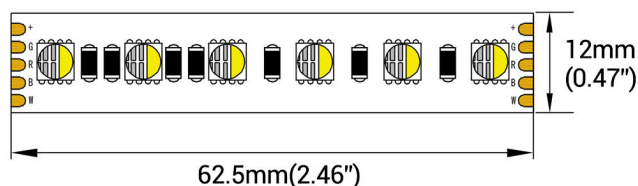

5050 RGBW STRIP/96LED

FEATEURES:

- 16 million colors, including white colors; Multiple modes available
- Vivid and pure light without glare
- Low power consumption and high light efficiency
- Thick 3oz pure copper PCB for excellent thermal management
- Covered in PVC coating; IP65 waterproof for outdoor use(for Outdoor Strips)
- Easy installation with 3M adhesive tape equipped on the back of the strip (for Indoor Strips)
- Cuttable to satisfy various requirements on strip length
- Flexible enough for different lighting projects (bend diameter:>60mm)
- 50,000+ hour long lifespan

| Item Code | LEDs/m | Input Voltage | Watt/m | CCT | CRI | Lm/m | Lm/ft | Lm/w | IP Rate | PCB width |
|------------------------|--------|---------------|--------|-------------------|-----|------|-------|------|---------|-----------|
| HLIS-24V-5050-96L-RGBW | 96 | 24V | 5 | Red (620-625nm) | N/A | 155 | 47 | 31 | IP 20 | 12MM |
| | 96 | 24V | 5 | Green (520-525nm) | N/A | 365 | 111 | 73 | IP 20 | 12MM |
| | 96 | 24V | 5 | Blue (460-470nm) | N/A | 95 | 29 | 19 | IP 20 | 12MM |
| | 96 | 24V | 5 | 3000/4000/6000K | >80 | 425 | 130 | 85 | IP 20 | 12MM |

OPTICAL PARAMETER

LED Type: SMD5050
 Color Rendering Index: N/A
 CCT Range: RGBW
 Beam Angle: 120°
 Light Efficiency: 19~85Lm/w
 LumenOutput/meter: 95~425Lm/m(29~130Lm/ft)

ELECTRIC PARAMETER

Input Current/m: 0.84A/m (0.26A/ft)
 Input Voltage: DC24V
 Power/M: 20W/m (6.1W/ft)
 Static Electricity: 1000V (ESD)
 Size of Section: 62.5mm (2.5")
 LEDs/Meter: 96LEDs/m
 LEDs of Section: 6 LEDs